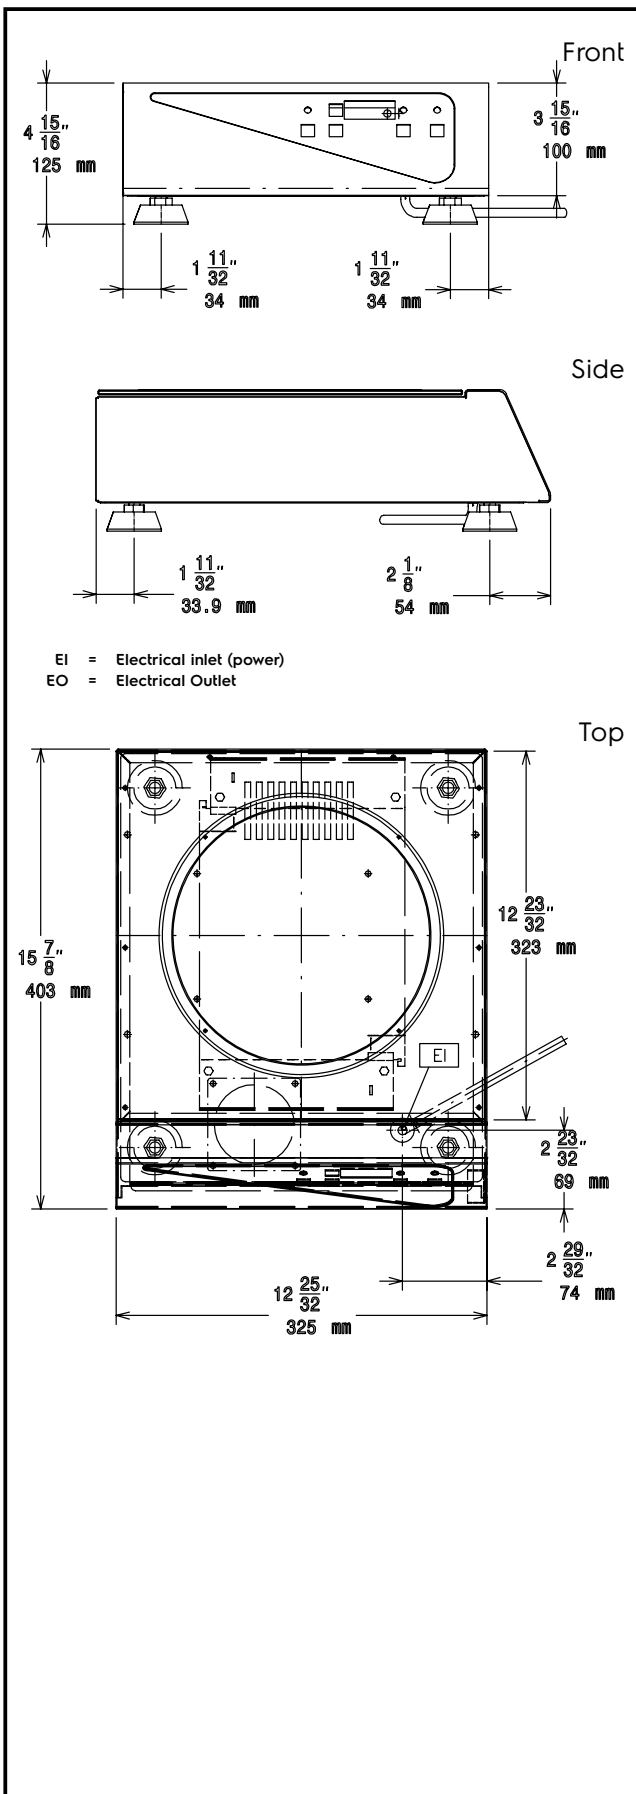

### Short Form Specification

**Item No.** \_\_\_\_\_

Table top design. Heavy duty 304 AISI stainless steel construction. High impact, heavy duty glass ceramic cooking surface for durability and easy cleaning. Single infrared double spiral cooking zone (2,5kW) with touch button control. Smooth rounded edges guarantee a flush fit between units. Digital power level display and touch button control panel. IP24 protection. Cord and plug included.

### Main Features

- Table top design, single zone model.
- Heavy duty AISI 304 Stainless steel construction.
- Sealed heavy duty glass-ceramic cooking surface, 4 mm in thickness.
- Single infrared cooking zone with touch button control panel.
- Digital power level display (from 0 to 9).
- Precise temperature control that helps maintain and quickly reach the desired temperature.
- IP24 protected.
- Cord and plug included.
- 4 adjustable feet.
- Suitable for pot and pan with diameter of 140-250mm.

**APPROVAL:** \_\_\_\_\_

**Electric**

Supply voltage:  
 601641 (DIH1) 220-240 V/1N ph/50/60 Hz

**Key Information:**

Back Plates Power: 2.5 - kW  
 External dimensions, Width: 325 mm  
 External dimensions, Height: 135 mm  
 External dimensions, Depth: 400 mm  
 Net weight: 10 kg  
 Plug Type  
 1phase: Schuko; 3phase: CEE