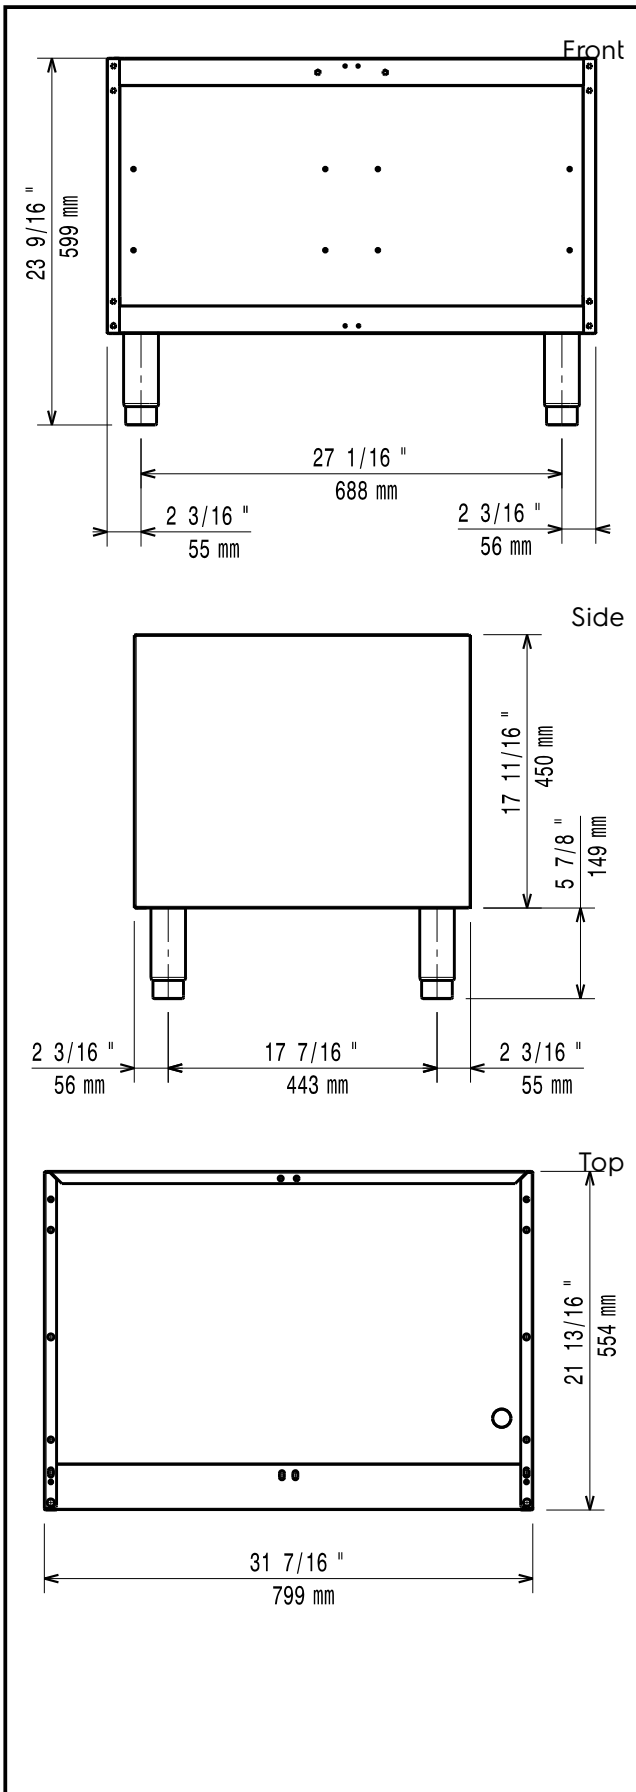

371113 (E7BANH000)

700XP Open Base
Cupboard 800 mm 1 module
for top line

Main Features

- Unit can be easily installed below other 700 line top models.
- Unit delivered with 50 mm height adjustable feet in Stainless steel.
- Open base compartment for storage of pots, pans, sheet pans, etc.
- Doors with handles, drawers, heating kits and runners for GN containers can be ordered separately.

APPROVAL: _____

Experience the Excellence
www.electroluxprofessional.com

- Base support for feet or wheels - 1200mm (700/900) PNC 206368
- Base support for feet or wheels - 1600mm (700/900) PNC 206369
- Base support for feet or wheels - 2000mm (700/900) PNC 206370
- Rear paneling - 800mm (700/900) PNC 206374
- Rear paneling - 1000mm (700/900) PNC 206375
- Rear paneling - 1200mm (700/900) PNC 206376
- 2 side covering panels for free standing appliances PNC 216000

Key Information:

External dimensions, Width:	
371113 (E7BANH0000)	800 mm
External dimensions, Height:	600 mm
External dimensions, Depth:	550 mm
Cupboard Cavity Dimensions (width):	800 mm
Cupboard Cavity Dimensions (height):	550 mm
Cupboard Cavity Dimensions (depth):	450 mm
Net weight:	15 kg