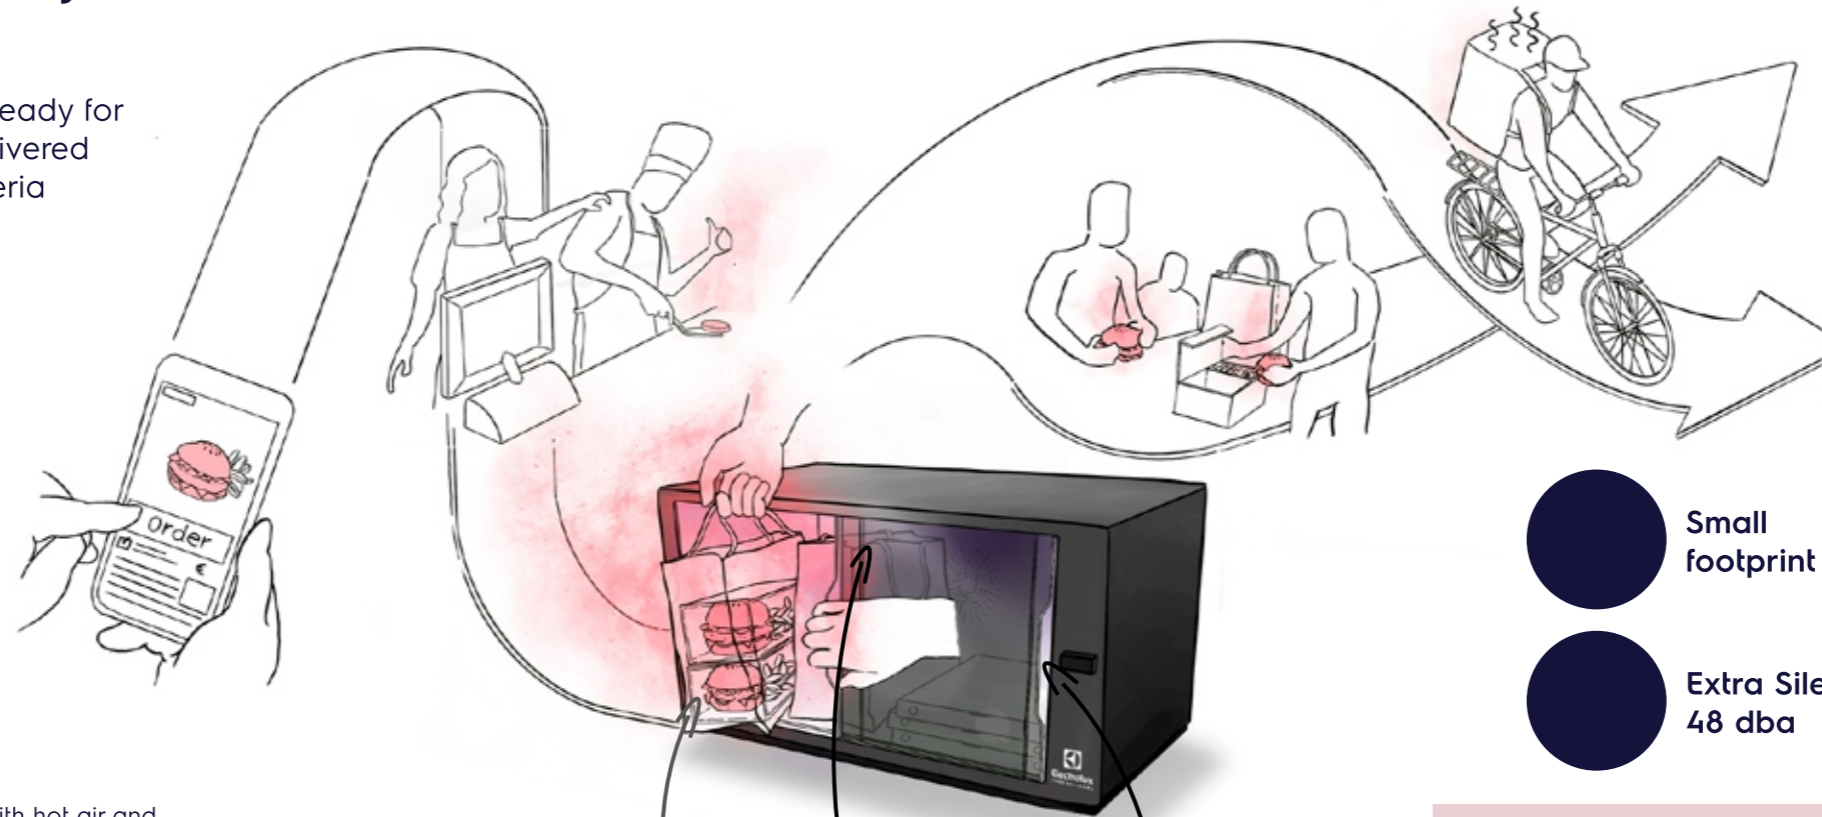

Uncompromised quality for take away and delivery

SafeBox Hold keeps multiple packaged meals ready for pickup, so you can have hot and tasty food delivered to your customers without worrying about bacteria proliferation.*/**

Give your customers the same great taste as eating out, while sitting comfortably at home.

Food quality assured

Hygiene and sanitization guaranteed**

- **Ventilated heating system** to envelop the packaged meals with hot air and preserve the original taste (temperature up to 85°C).
- **Up to 99.9% bacterial reduction on food packaging***, thanks to **fast heat recovery in combination with the UVC LED** mounted on the ceiling, which also kills bacteria and viruses.
- A photocatalytic nano-coating on both stainless steel handles creates an outer barrier ensuring **up to 99.9% antibacterial activity**** while providing constant sanitization.

* test performed by the University of Udine on *Escherichia coli* and *Staphylococcus aureus*, using pizza boxes and paper bags, setting the temperature at 75 °C for 10 minutes. The results may vary depending on the packaging materials used and the distance between the packages and the UVC LED (test report available on request).
** tested by third-party notified body according to ISO17094:2014 simulating a kitchen environment (with light source according to ISO14605).

Increase your customer base by being the trustable food provider