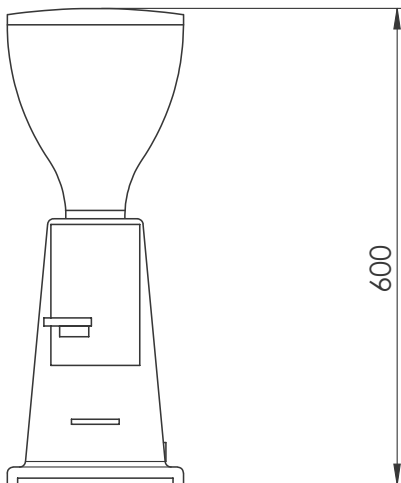

Coffee System
Doser Coffee Grinder, Flat 65 mm

ITEM # _____

MODEL # _____

NAME # _____

SIS # _____

AIA # _____

602543 (GRND600)

Doser Coffee Grinder, Flat
65 mm

Side

Front

Electric

Supply voltage:	
602543 (GRND600)	230 V/1N ph/50 Hz
Electrical power max.:	0.34 kW
Plug type:	CE-SHUKO

Key Information:

External dimensions, Width:	230 mm
External dimensions, Height:	600 mm
External dimensions, Depth:	370 mm
Net weight:	13 kg
Shipping weight:	14 kg
Shipping height:	300 mm
Shipping width:	450 mm
Shipping depth:	700 mm
Shipping volume:	0.09 m ³