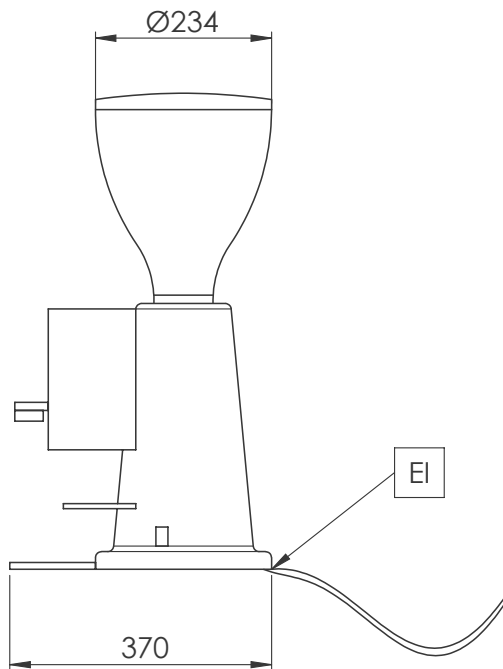

Coffee System
Doser Coffee Grinder, Flat 65 mm

ITEM # _____

MODEL # _____

NAME # _____

SIS # _____

AIA # _____

602543 (GRND600)

Doser Coffee Grinder, Flat
65 mm

Side

Front

Electric

Supply voltage:	
602543 (GRND600)	230 V/1N ph/50 Hz
Electrical power max.:	0.34 kW
Plug type:	CE-SHUKO

Key Information:

External dimensions, Width:	230 mm
External dimensions, Height:	600 mm
External dimensions, Depth:	370 mm
Net weight:	13 kg
Shipping weight:	14 kg
Shipping height:	300 mm
Shipping width:	450 mm
Shipping depth:	700 mm
Shipping volume:	0.09 m ³